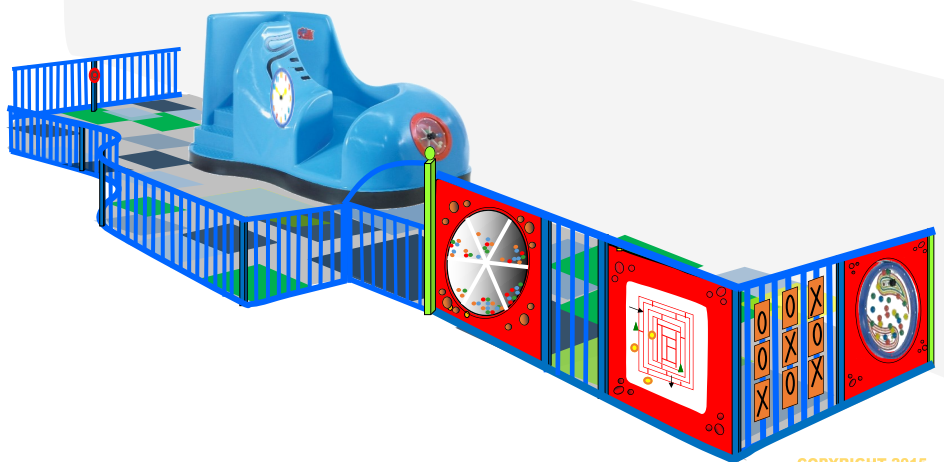

# Plaza Indoor playground area for Under 5 year olds

This play area is custom made to suit the site and consists of different play activities along with the optional Boot Slide. We have a variety of different ones to choose from.