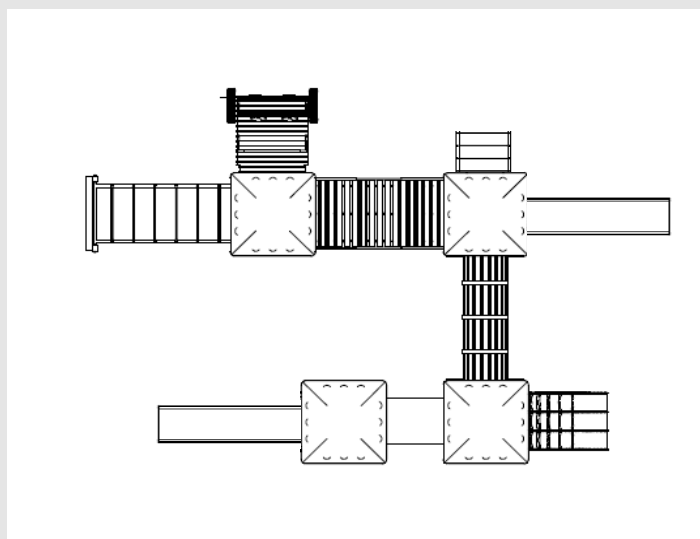

Fairfield Plan

Fairfield Plan	
Age Range	3 - 8 years
Equipment Dim - m	9 x 7.5
Space Required - m	12 x 10.5
Max. Fall height - m	1.5

CONCEPT ONLY, NOT TO SCALE.
ALL MEASUREMENTS ARE APPROXIMATE ONLY.