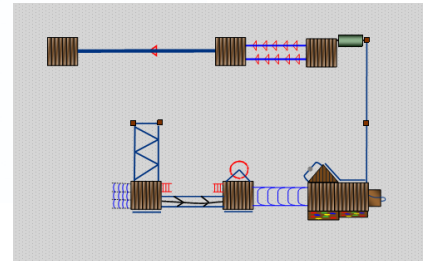

# East Taieri Plan

Age Range	8 - 14 years
Equipment Dim - m	13.6 x 7.5
Space Required - m	17.8 x 12
Max. Fall height - m	2.5

CONCEPT ONLY, NOT TO SCALE.  
ALL MEASUREMENTS ARE APPROXIMATE  
ONLY.