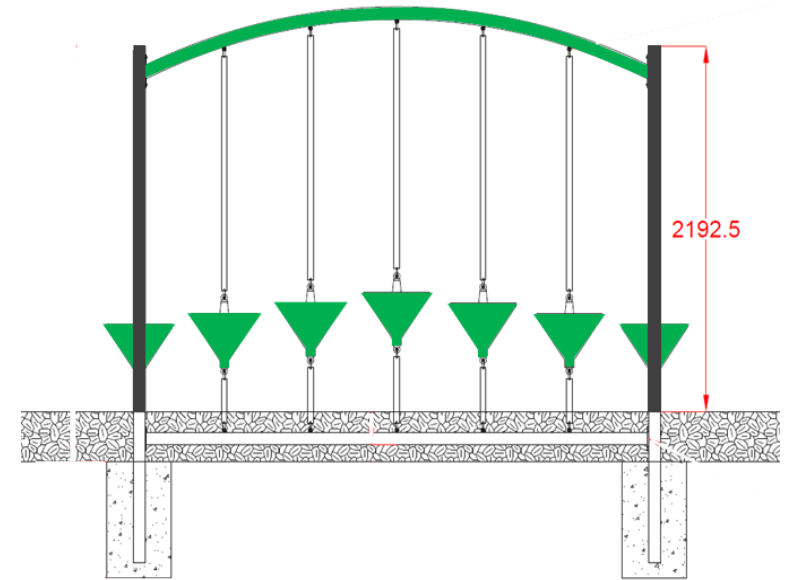

Jungle Walk

Jungle Walk	
Age Range	5 - 14 years
Equipment Dim - m	3.3 x 0.4
Space Required - m	6.9 x 4
Max. Fall height - m	1.0

CONCEPT ONLY, NOT TO SCALE.
ALL MEASUREMENTS ARE APPROXIMATE ONLY.