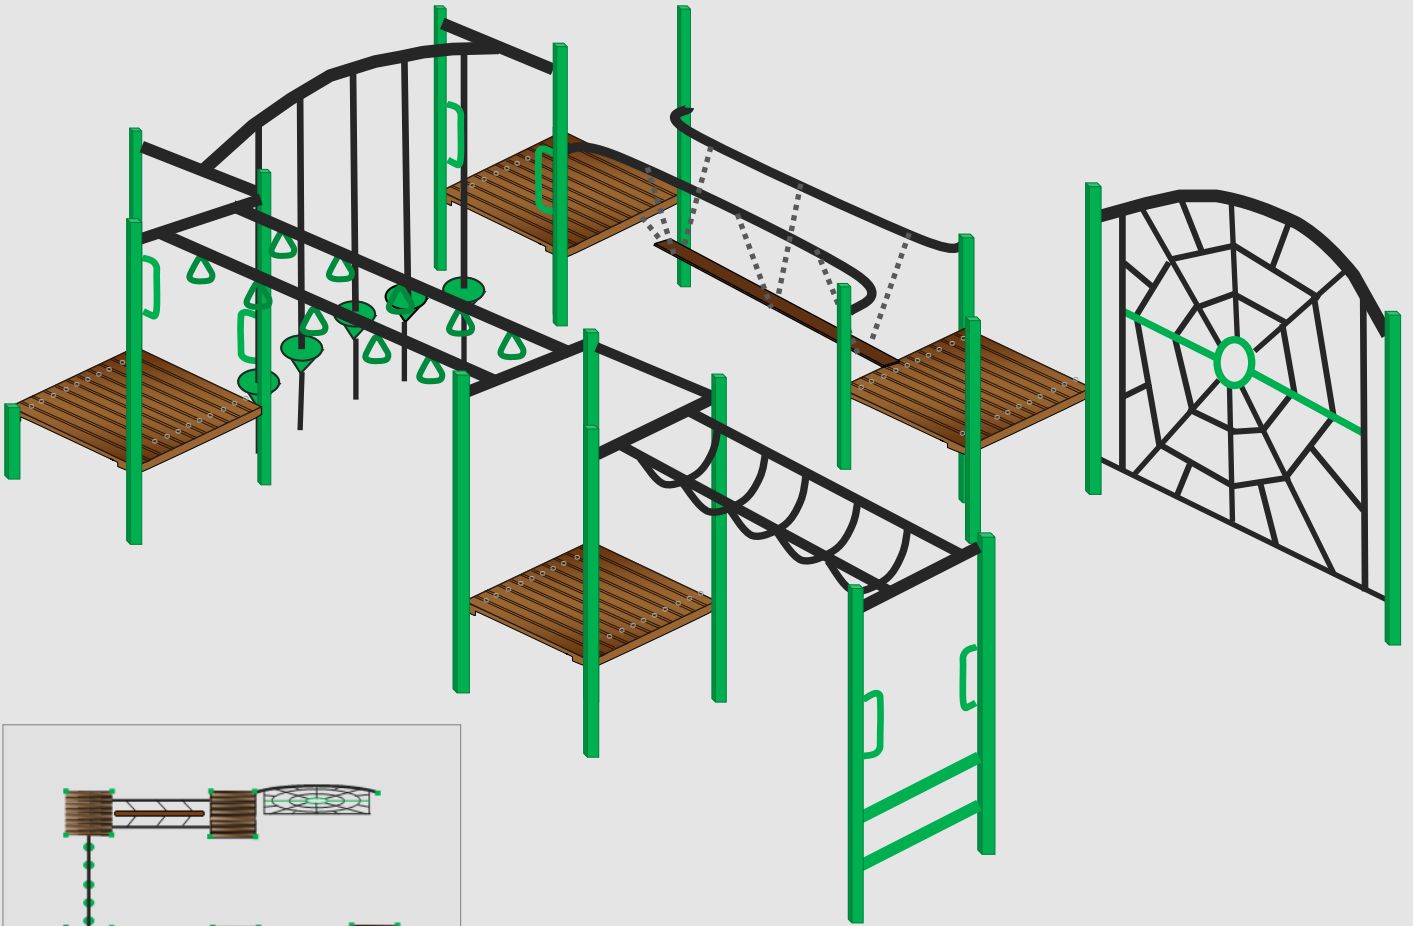

# Fitness Buster

Space required— approx. 12m x 10m

CONCEPT ONLY, NOT TO SCALE.  
MEASUREMENTS ARE APPROXIMATE ONLY.