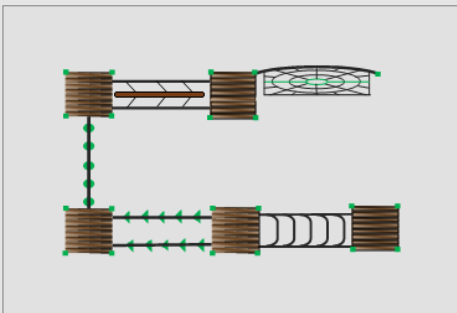

# Fitness Buster

Space required— approx. 12m x 10m

CONCEPT ONLY, NOT TO SCALE.  
MEASUREMENTS ARE APPROXIMATE ONLY.