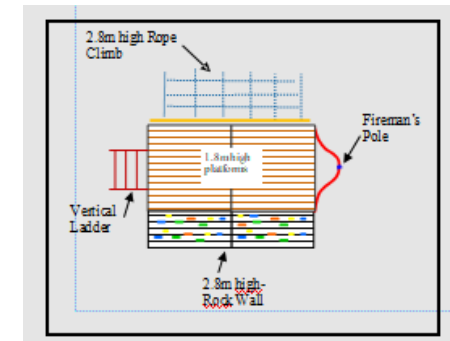

# Rock Wall and Rope Climb Combo

Age range	5-14 years
Equipment dimension	1.25m x 3.5m
Free Height of Fall	2.8m
Area required	10m x 7m