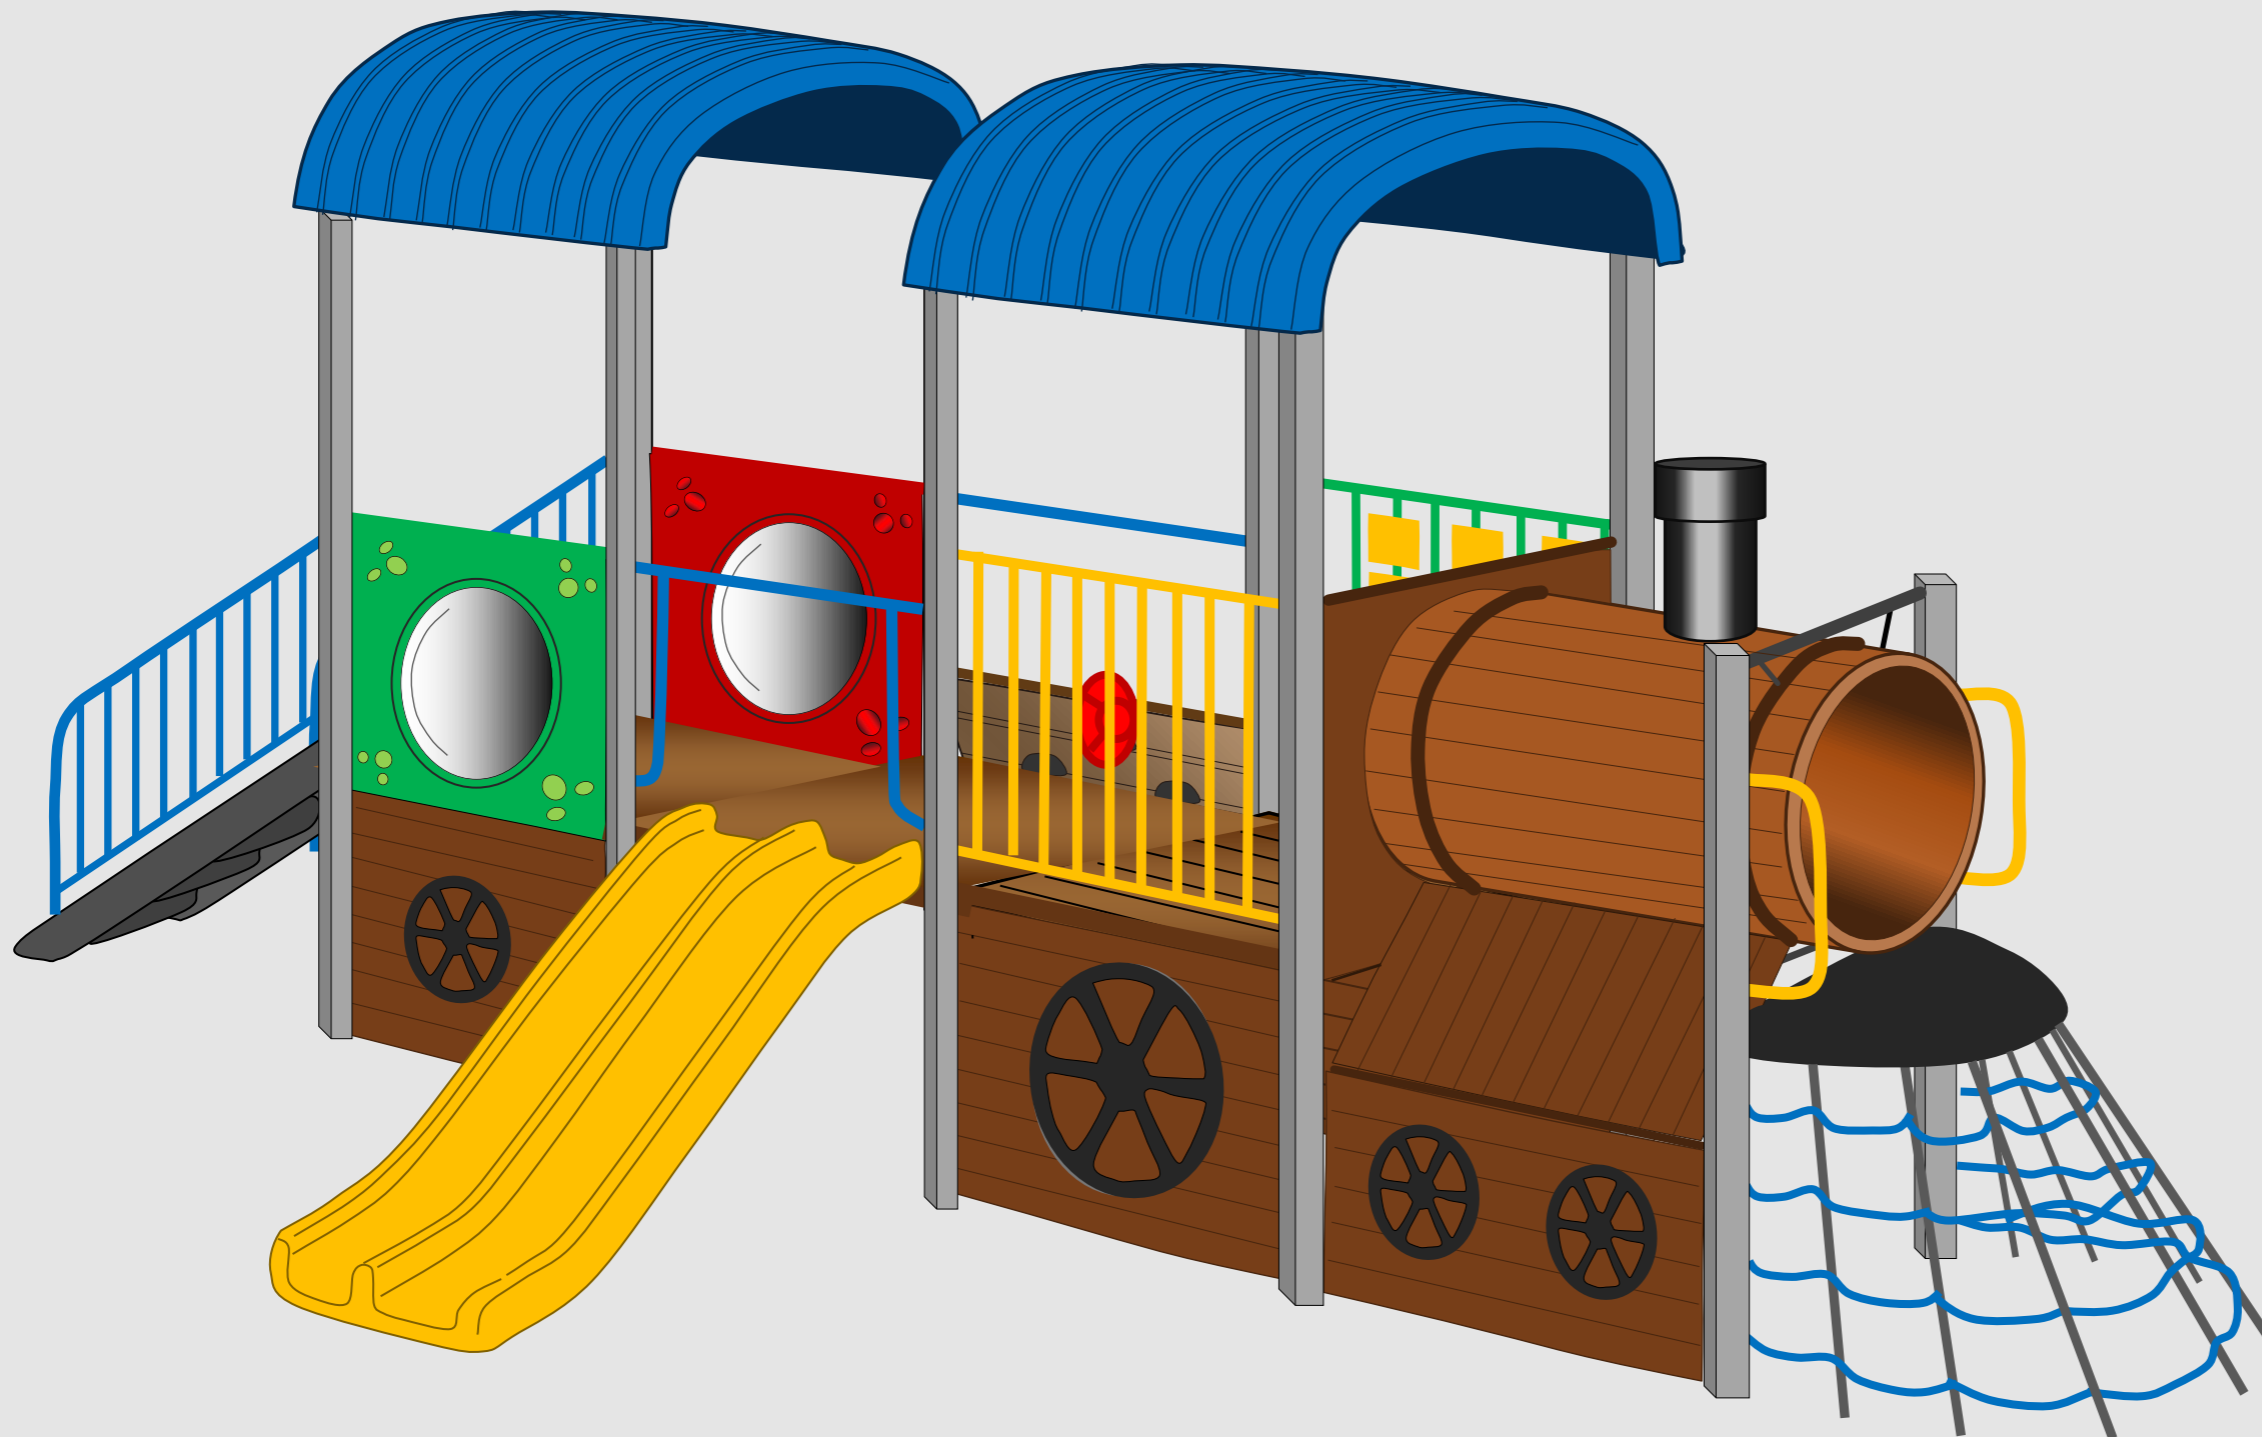

# Train themed playground

- ARCHED ROOFS
- CHAIN NET CLIMB-COW CATCHER
- SMOKE BOX CRAWL TUNNEL WITH STEAM PIPE
- MATCHING PANEL
- VEHICLE BARRIER
- WALL CLIMB
- 1M HIGH PLASTIC TRIPLE RAIL SLIDE
- BUBBLE PANEL X 2
- SAFETY STEPS
- DECORATIVE TRAIN WHEELS

CONCEPT DRAWING ONLY, NOT TO SCALE.  
ALL MEASUREMENTS ARE APPROXIMATE ONLY.

AREA REQUIRED	6.5M X 9.5M
CFH	1.5M
AGE RANGE	5-14 YEARS

DESIGNED UNDER THE GUIDANCE OF NZS 5828:15

OTAGO ENGINEERING LTD [WWW.PLAYGEAR.CO.NZ](http://WWW.PLAYGEAR.CO.NZ) © 2021