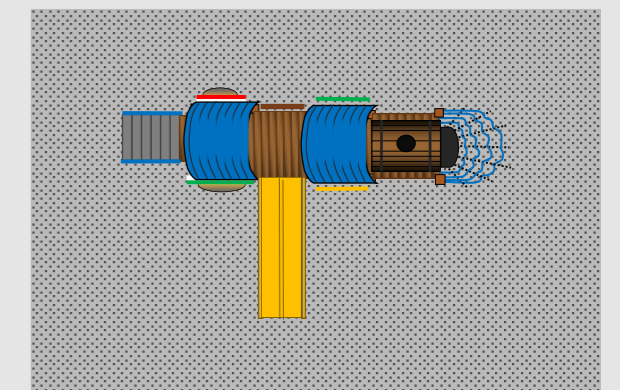

# Train themed playground

- ARCHED ROOFS
- CHAIN NET CLIMB-COW CATCHER
- SMOKE BOX CRAWL TUNNEL WITH STEAM PIPE
- MATCHING PANEL
- VEHICLE BARRIER
- WALL CLIMB
- 1M HIGH PLASTIC TRIPLE RAIL SLIDE
- BUBBLE PANEL X 2
- SAFETY STEPS
- DECORATIVE TRAIN WHEELS

CONCEPT DRAWING ONLY, NOT TO SCALE.  
ALL MEASUREMENTS ARE APPROXIMATE ONLY.

AREA REQUIRED	6.5M X 9.5M
CFH	1.5M
AGE RANGE	5-14 YEARS

DESIGNED UNDER THE GUIDANCE OF NZS 5828:15

OTAGO ENGINEERING LTD [WWW.PLAYGEAR.CO.NZ](http://WWW.PLAYGEAR.CO.NZ) © 2021